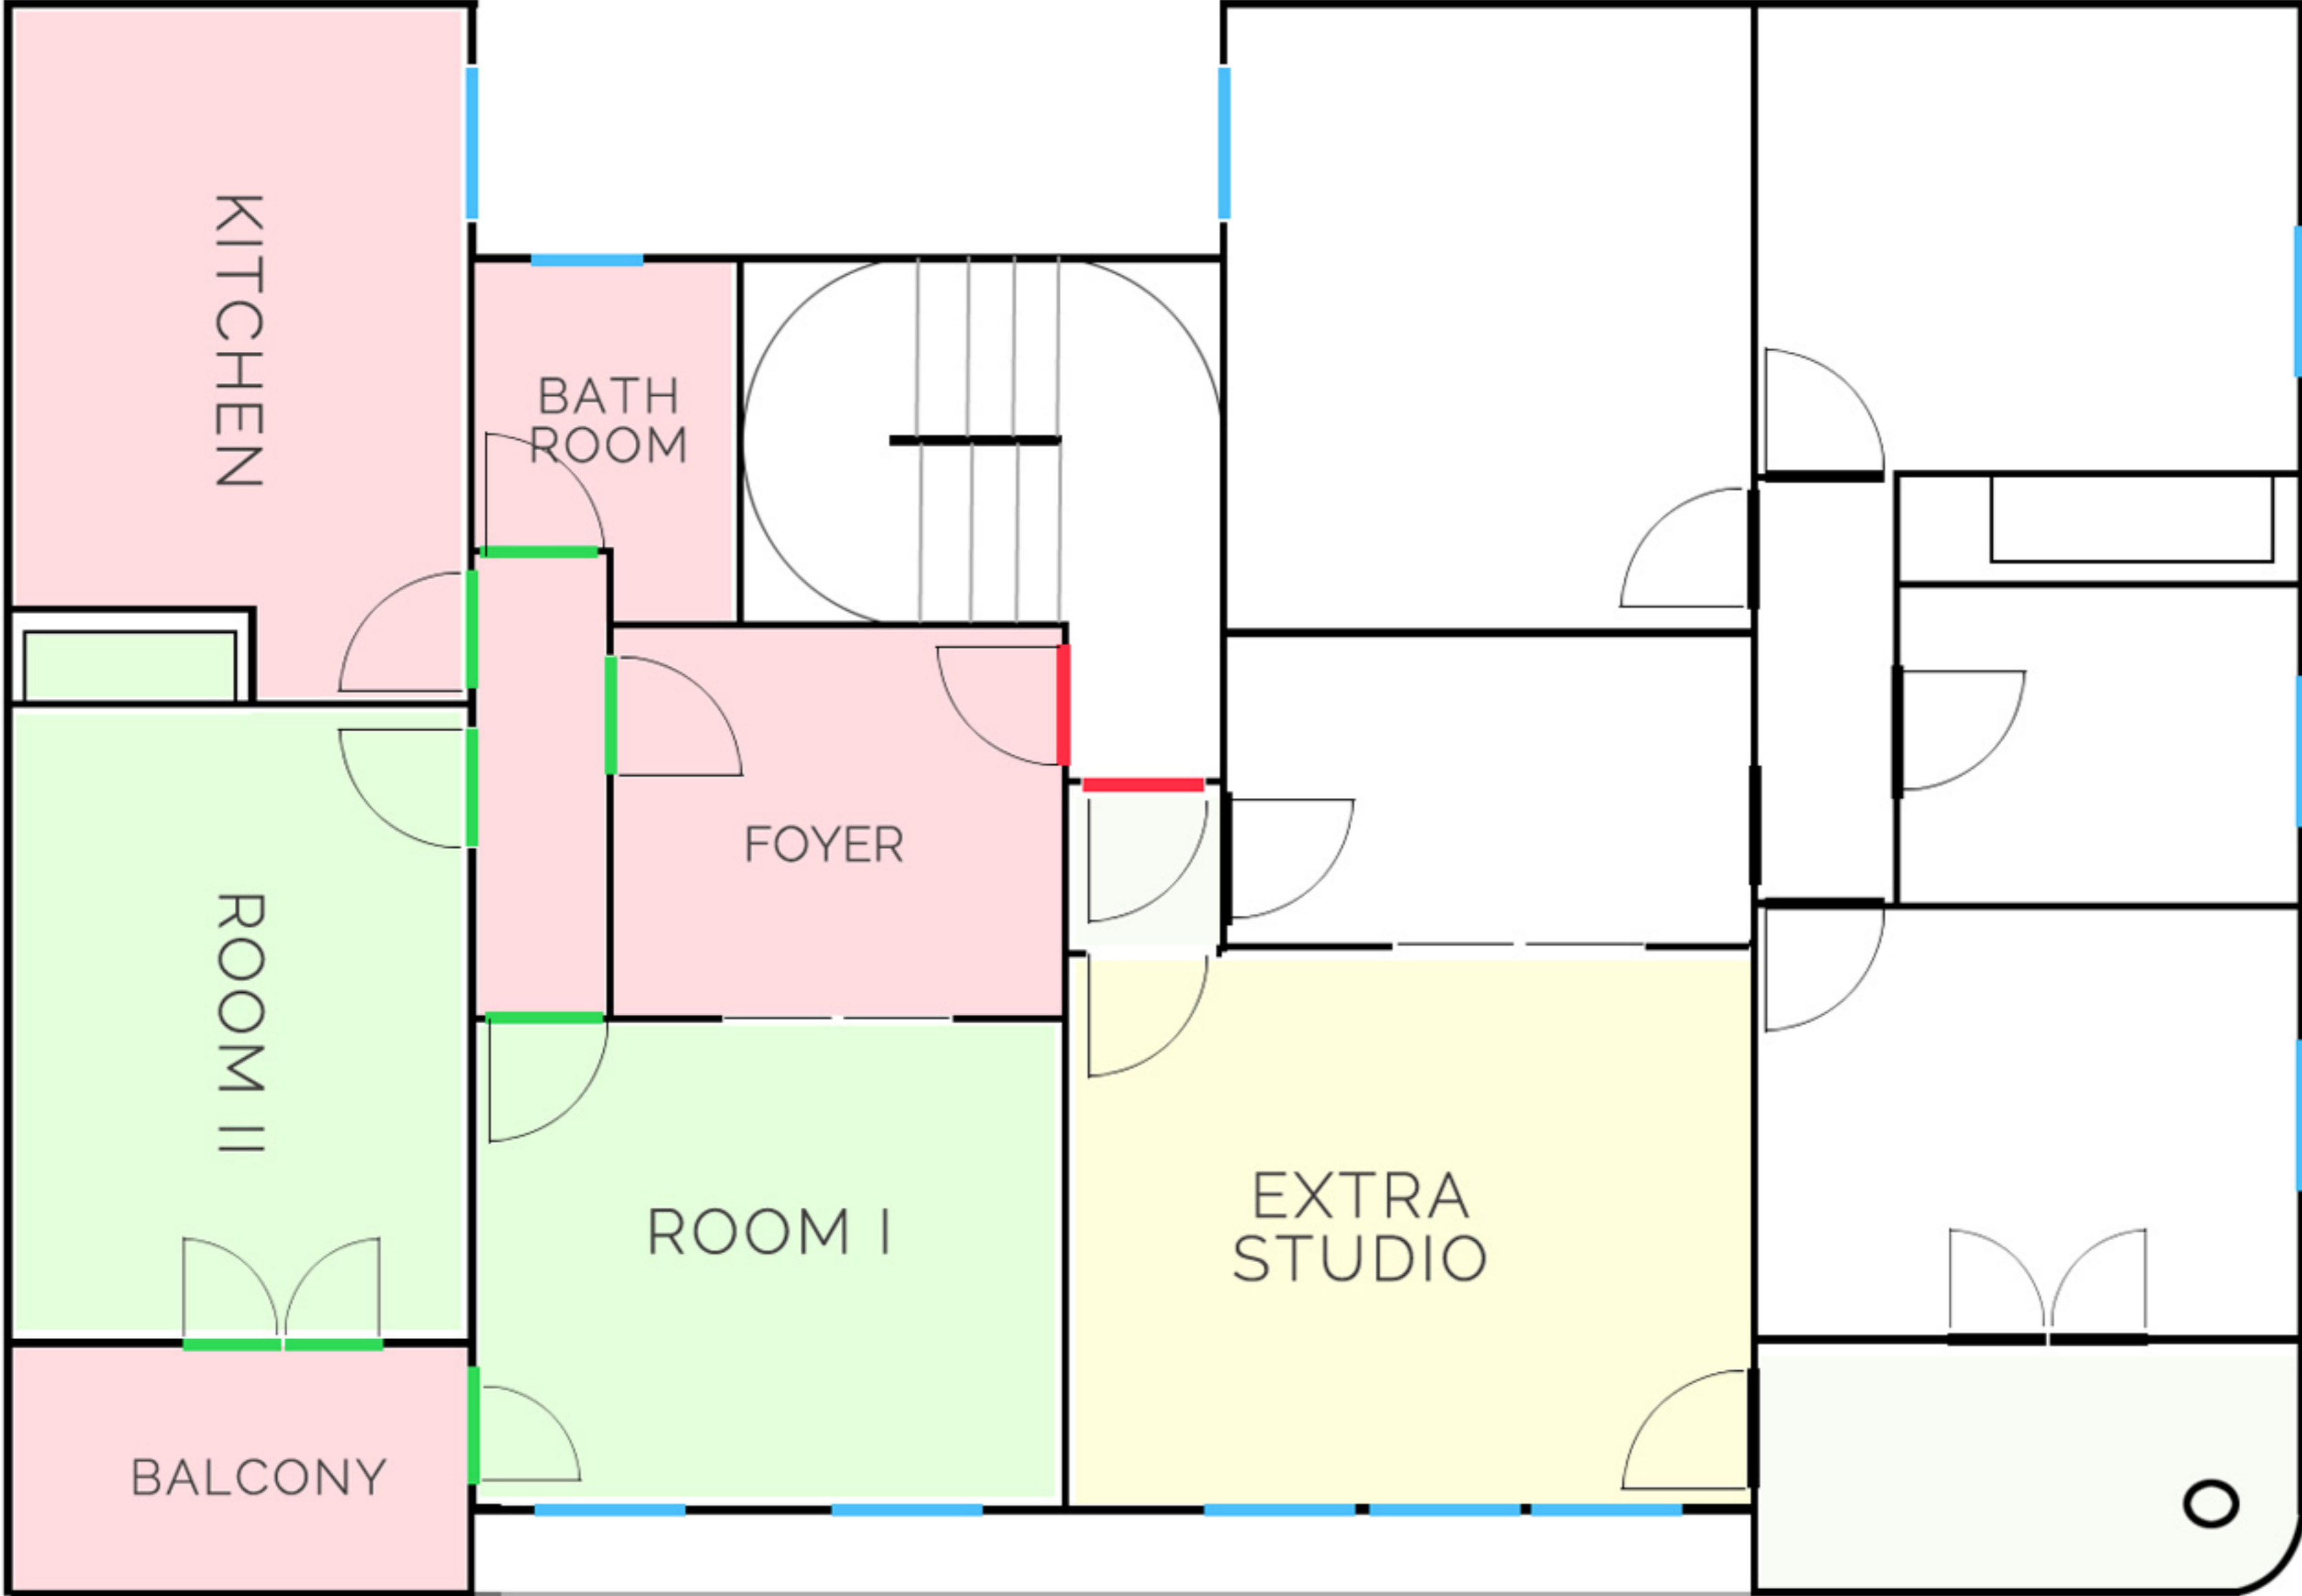

ATHENS / KOLONOS Studio Apartment + Terrace

 = SHARED     = PRIVATE     = (OPTIONAL) SHARED

A wooden table with a light brown finish and turned legs. On top of the table are several papers, a book, and other small items.A white table with two light blue chairs. A small potted plant sits on the table. The table has a white top and white legs, while the chairs have light blue frames and striped seats.